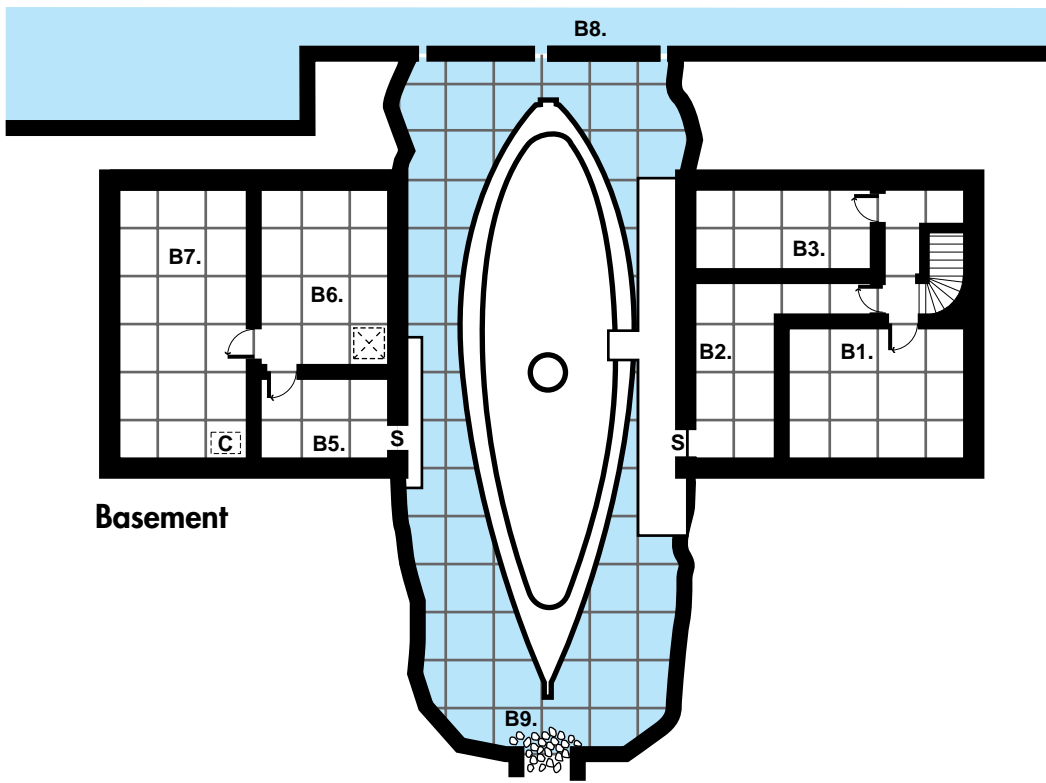

The Guttled Fish

SCALE: 1 SQUARE = 5'

Pier Level

Second Level

Basement