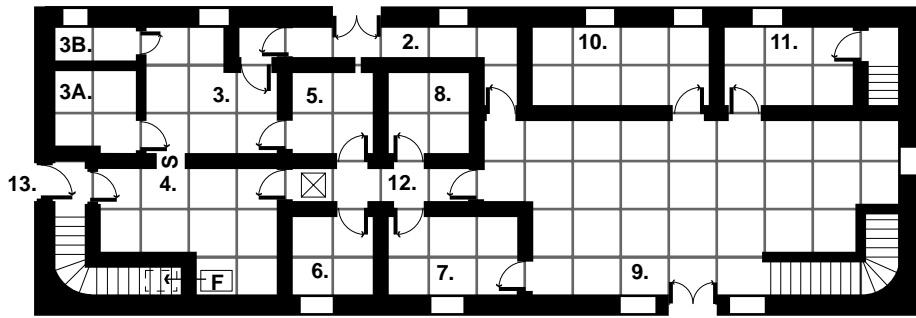

The Guttled Fish

SCALE: 1 SQUARE = 5'

Pier Level

Second Level

Basement