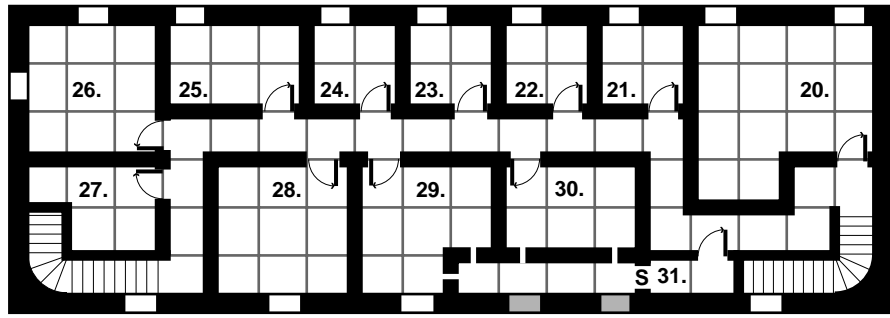

The Guttled Fish

SCALE: 1 SQUARE = 5'

Pier Level

Second Level

Basement